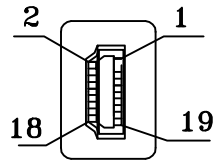

450 ± 10 mm

HDMI Cable Version 1.4  
30AWG O.D.:6.0mm  
Material:Copper

P1  
Gold Plated Connector

P2  
HDMI Connector  
Gold Plated Connector

Wiring Diagram

ITEM	HDMI A-A TYPE			DATE				MODEL		
DESIGN	Bole	DATE		SCALE		UNIT	MM			
CHECKED	Andrew	DATE		PAGE NO: 1 TOTAL: 1						
APPROVE	Justin	DATE								