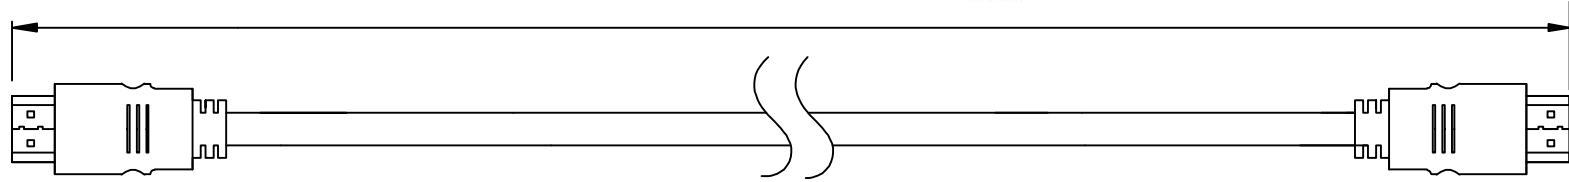

450 ± 10 mm

HDMI Cable Version 1.4  
30AWG O.D.:6.0mm  
Material:Copper

P1  
Gold Plated Connector

P2  
HDMI Connector  
Gold Plated Connector

Wiring Diagram

ITEM	HDMI A-A TYPE			DATE				MODEL		
DESIGN	Bole	DATE		SCALE		UNIT	MM			
CHECKED	Andrew	DATE		PAGE NO: 1 TOTAL: 1						
APPROVE	Justin	DATE								