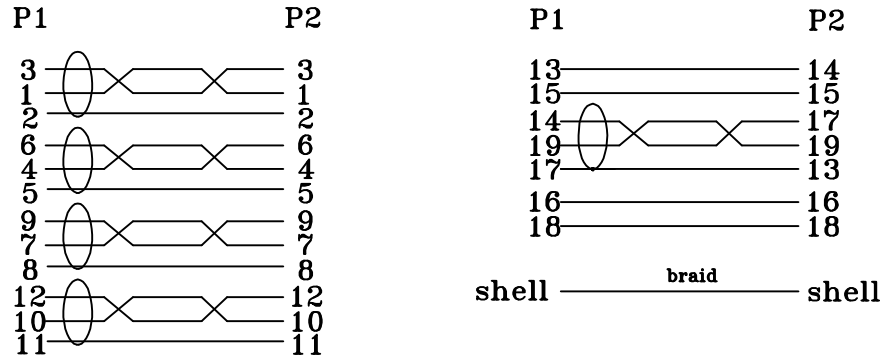

450 ± 10 mm

HDMI Cable Version 1.4  
30AWG O.D.:6.0mm  
Material:Copper

P1  
Gold Plated Connector

P2  
HDMI Connector  
Gold Plated Connector

Wiring Diagram

ITEM	HDMI A-A TYPE			DATE				MODEL		
DESIGN	Bole	DATE		SCALE		UNIT	MM			
CHECKED	Andrew	DATE		PAGE NO: 1 TOTAL: 1						
APPROVE	Justin	DATE								